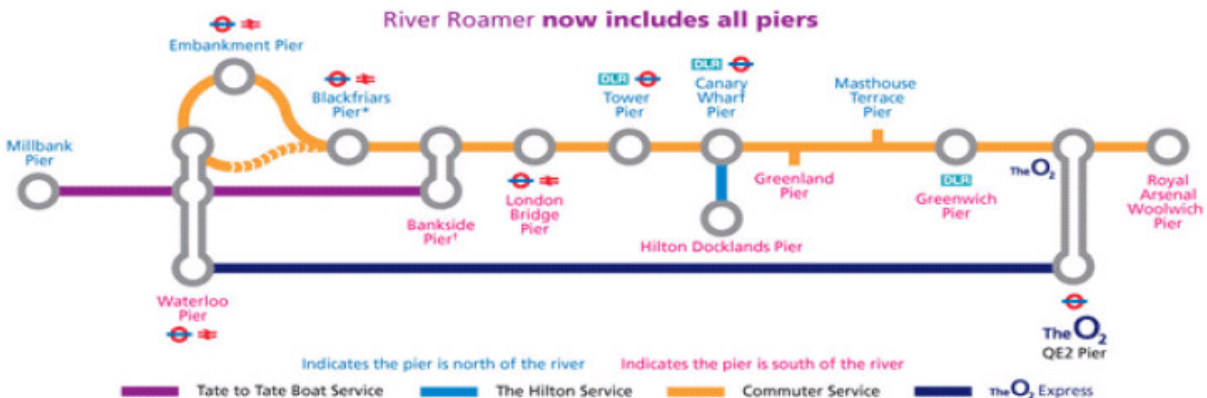

DEVERE venues

beautiful places | inspiring spaces

Canary Wharf
No. 1 Westferry Circus
Canary Wharf
London E14 4HA

Tel: 0844 9802327
canarywharf@deverevenues.co.uk

How to find us

By Docklands Light Railway (DLR)
Canary Wharf site is a short walk from either Westferry station or Canary Wharf station on the DLR. Services run from Bank, Tower Gateway, Lewisham, Stratford, King George V and Beckton.

River Services
Embankment, London Bridge, Canary Wharf, Woolwich, Greenwich and North Greenwich/O2. Services operate throughout the day and evening.

By Underground
The nearest stop for Westferry Circus is Canary Wharf station on the Jubilee Line.

From London City Airport
Take a taxi to Westferry Circus or alternatively catch the Docklands Light Railway which goes to Westferry station.

By Bus
Canary Wharf is serviced by local bus numbers D3, D7, DB and 277.

* Not in operation off peak Monday – Friday 1000-1715, Weekends and Bank Holidays. † Only in operation peak times Monday – Friday 0945-1705.