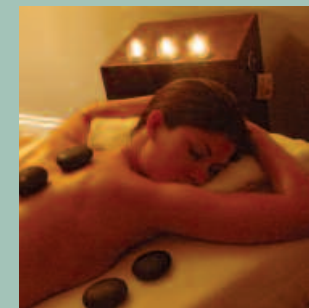

*Advanced bookings
are recommended*

www.deverevenues.co.uk

Daresbury Park
Chester Road, Warrington,
Cheshire, WA4 4BB
Telephone 01925 215 151

health&beauty

@ DARESBUY PARK