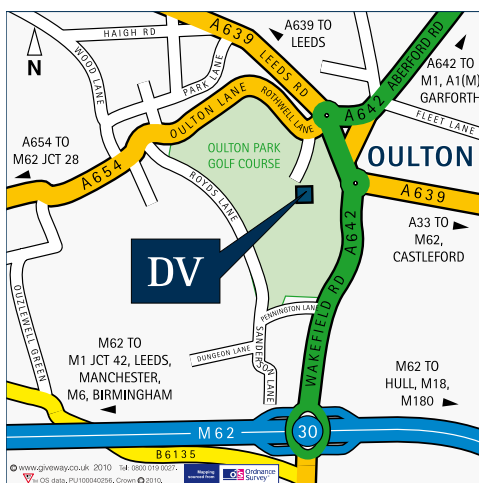

# Thinking about Christmas?

So are we... We have Christmas party nights throughout December, please ask for availability.

Oulton Hall, Rothwell Lane, Oulton,  
Leeds, Yorkshire, LS26 8HN

To book call the events team on  
**0113 282 1000**