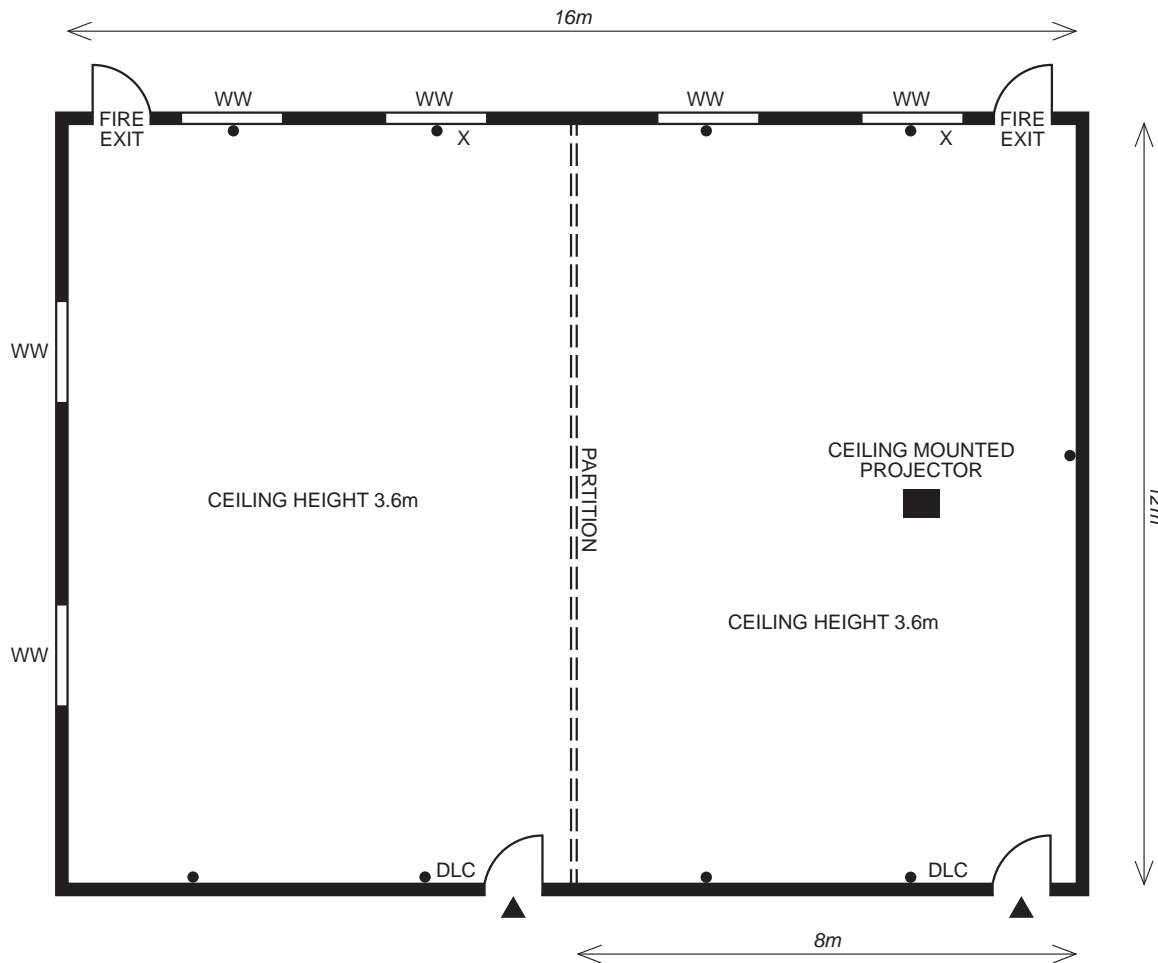

Denham Grove

www.deverevenues.co.uk

0870 609 1144

DURDENT SUITE

KEY:-

- ▲ Entrance
- X Telephone
- Double Power Point
- PSL Profile Spot Light - Ceiling Height
- LC Lighting Control
- PA PA Control
- 3-Phase Power Point
- M Microphone Point
- DLC Dimmer Lighting Control
- WW Window
- CS Coffee Station
- W Water Dispenser / Cooler

CAPACITIES

Theatre 160	Cabaret 80	Cocktail Reception 150
U-shape 50	Classroom 80	Fork Buffet N/A
Boardroom 54	Lunch Dinner 120	Dinner Dance N/A

ACCESS DETAILS

Door height **2.03m**
Door width **1.37m**

LIGHTING DETAILS