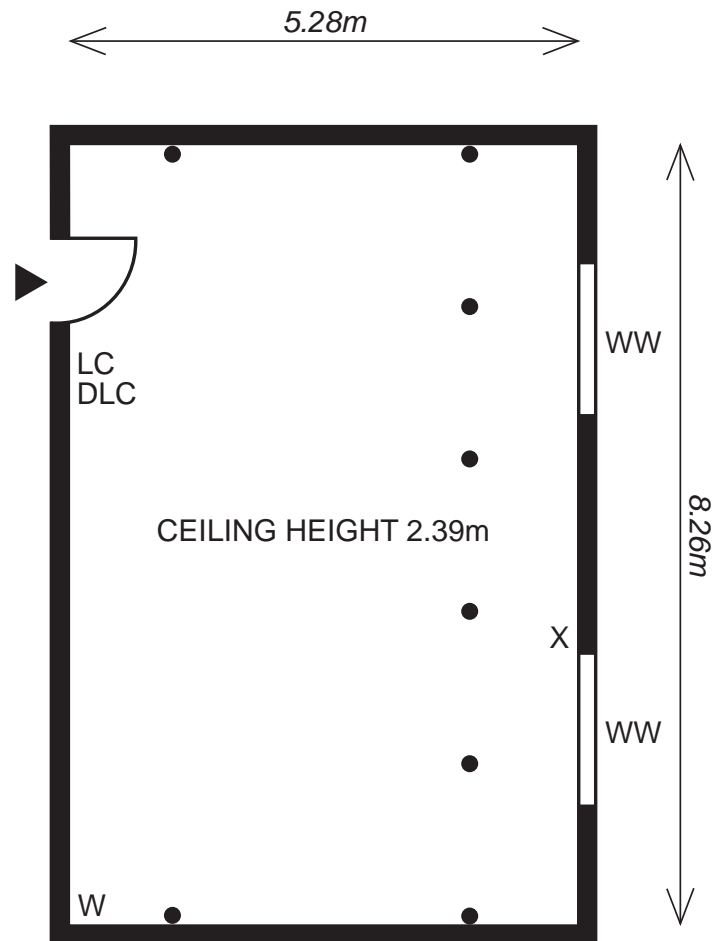

Gorse Hill

www.deverevenues.co.uk
0870 609 1145

BROOKES

KEY:-

▲ Entrance	O 3-Phase Power Point
X Telephone	M Microphone Point
• Double Power Point	DLC Dimmer Lighting Control
PSL Profile Spot Light - Ceiling Height	WW Window
LC Lighting Control	CS Coffee Station
PA PA Control	W Water Dispenser / Cooler

CAPACITIES

Theatre 24	Cabaret 18	Cocktail Reception N/A
U-shape 16	Classroom 18	Fork Buffet N/A
Boardroom 16	Lunch Dinner N/A	Dinner Dance N/A

ACCESS DETAILS

Door height 1.98m
Door width 0.84m

LIGHTING DETAILS

15 Halogen/3 Ceiling

OTHER FEATURES

Air Conditioning Telephone Points 2

CONFERENCE EQUIPMENT

Whiteboard
Overhead Projector / Screen
VHS Video and Monitor
Flipchart
Trainers Tool Box

Specialist Conference Equipment can be ordered as required.