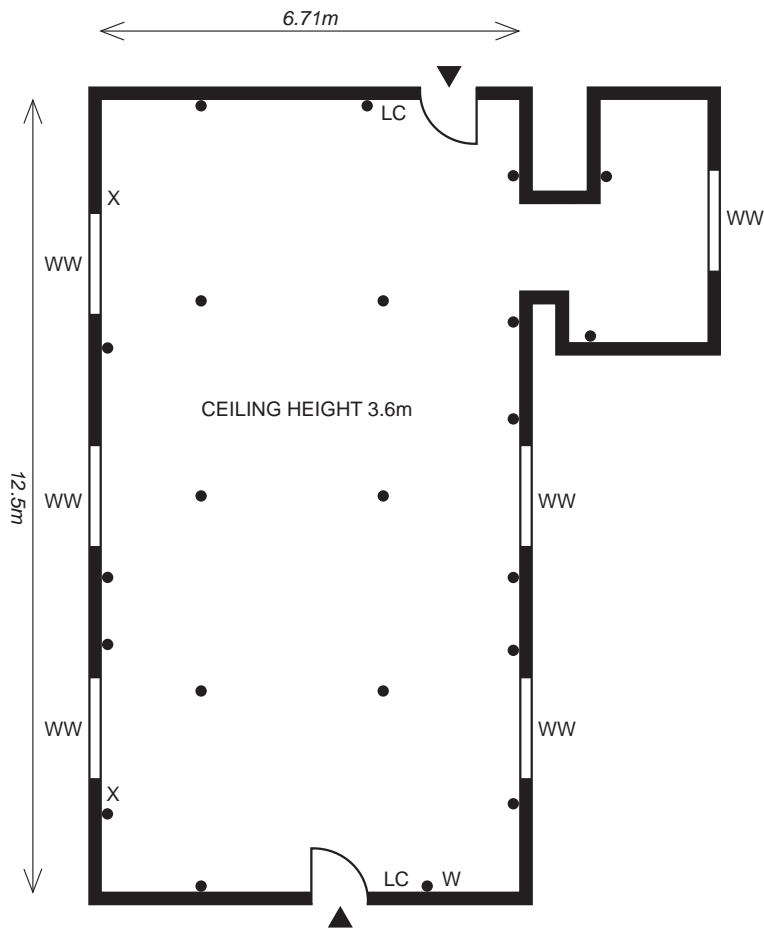

Gorse Hill

www.deverevenues.co.uk

0870 609 1145

INGRAM

KEY:-

- | | |
|---|-----------------------------|
| ▲ Entrance | ○ 3-Phase Power Point |
| X Telephone | M Microphone Point |
| ● Double Power Point | DLC Dimmer Lighting Control |
| PSL Profile Spot Light - Ceiling Height | WW Window |
| LC Lighting Control | CS Coffee Station |
| PA PA Control | W Water Dispenser/Cooler |

CAPACITIES

Theatre 72	Cabaret 42	Cocktail Reception N/A
U-shape 30	Classroom 32	Fork Buffet N/A
Boardroom 32	Lunch Dinner N/A	Dinner Dance N/A

ACCESS DETAILS

Door height 1.98m
Door width 1.52m

LIGHTING DETAILS