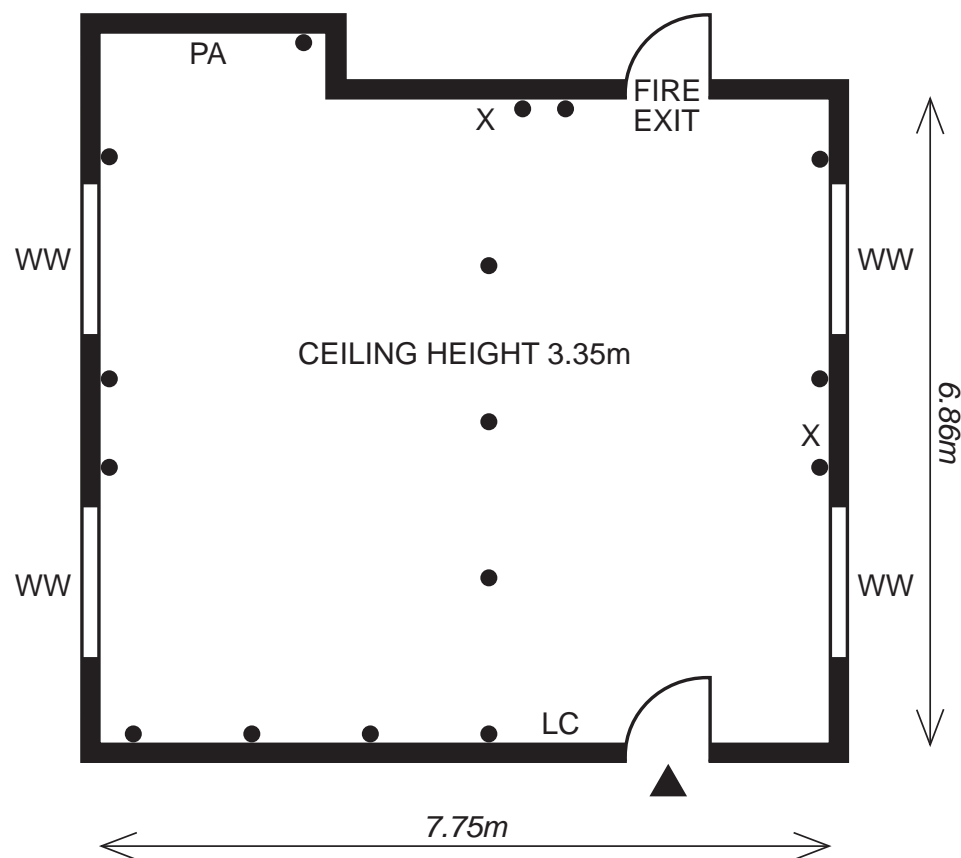

Gorse Hill

www.deverevenues.co.uk
0870 609 1145

WARREN

KEY:-

▲ Entrance	O 3-Phase Power Point
X Telephone	M Microphone Point
● Double Power Point	DLC Dimmer Lighting Control
PSL Profile Spot Light - Ceiling Height	WW Window
LC Lighting Control	CS Coffee Station
PA PA Control	W Water Dispenser/Cooler

CAPACITIES

Theatre 35	Cabaret 16	Cocktail Reception N/A
U-shape 16	Classroom 20	Fork Buffet N/A
Boardroom 16	Lunch Dinner N/A	Dinner Dance N/A

ACCESS DETAILS

Door height 1.98m
Door width 1.65m

LIGHTING DETAILS