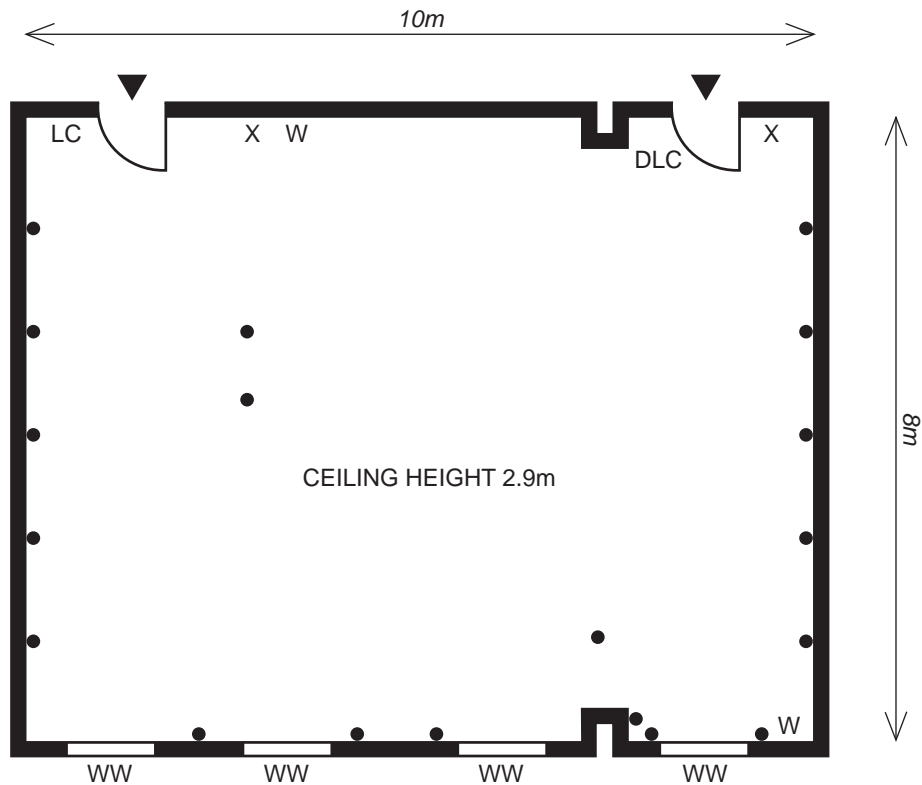

Hartsfield Manor

www.deverevenues.co.uk

0870 609 1147

HOLMWOOD

KEY:-

- | | |
|---|-----------------------------|
| ▲ Entrance | ○ 3-Phase Power Point |
| X Telephone | M Microphone Point |
| • Double Power Point | DLC Dimmer Lighting Control |
| PSL Profile Spot Light - Ceiling Height | WW Window |
| LC Lighting Control | CS Coffee Station |
| PA PA Control | W Water Dispenser / Cooler |

CAPACITIES

Theatre 60	Cabaret 45	Cocktail Reception <i>N/A</i>
U-shape 26	Classroom 40	Fork Buffet <i>N/A</i>
Boardroom 30	Lunch Dinner <i>N/A</i>	Dinner Dance <i>N/A</i>

ACCESS DETAILS

Door height **1.98m**
Door width **0.84m**