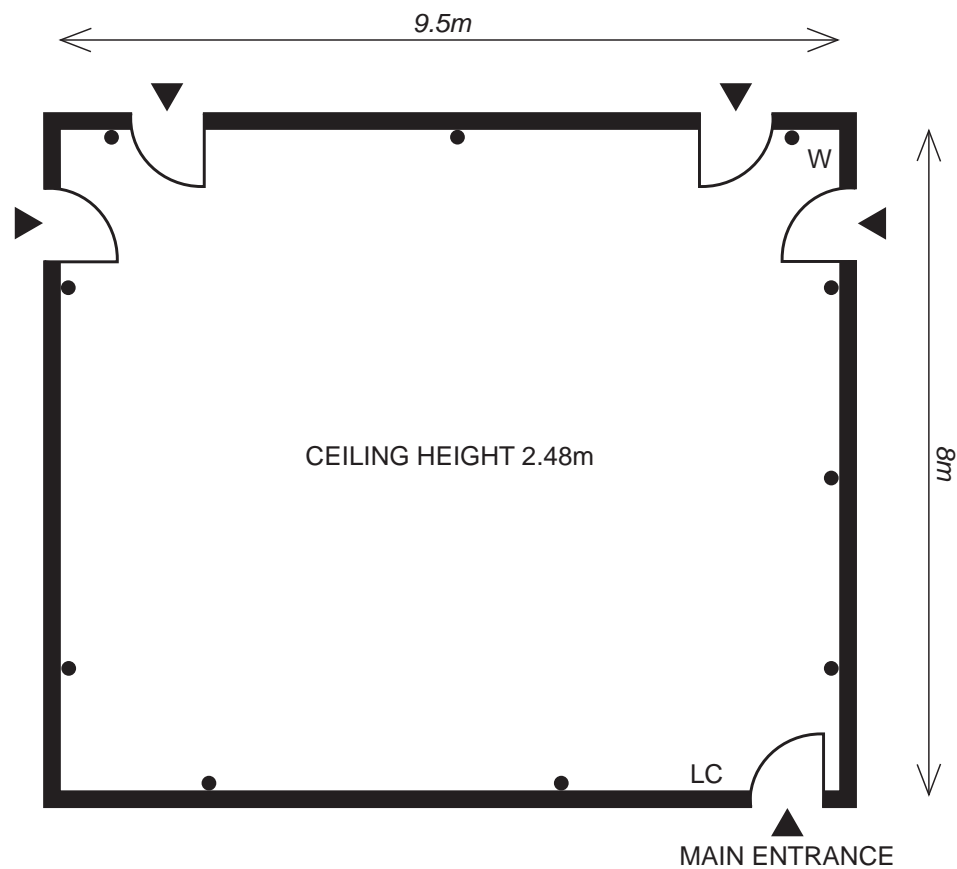

Warbrook House

www.deverevenues.co.uk

0870 609 1160

HAMPSHIRE

KEY:-

▲	Entrance	O	3-Phase Power Point
X	Telephone	M	Microphone Point
●	Double Power Point	DLC	Dimmer Lighting Control
PSL	Profile Spot Light - Ceiling Height	WW	Window
LC	Lighting Control	CS	Coffee Station
PA	PA Control	W	Water Dispenser / Cooler

CAPACITIES

Theatre 60	Cabaret 36	Cocktail Reception 60
U-shape 24	Classroom 30	Fork Buffet 60
Boardroom 24	Lunch Dinner 50	Dinner Dance N/A

ACCESS DETAILS

Door height 1.96m
Door width 1.52m

LIGHTING DETAILS

Halogen
Blackout

OTHER FEATURES

Air Conditioning

CONFERENCE EQUIPMENT

Whiteboard
Overhead Projector / Screen
VHS Video and Monitor
Flipchart
Trainers Tool Box
Built-in Sound System

Specialist Conference Equipment can be ordered as required.